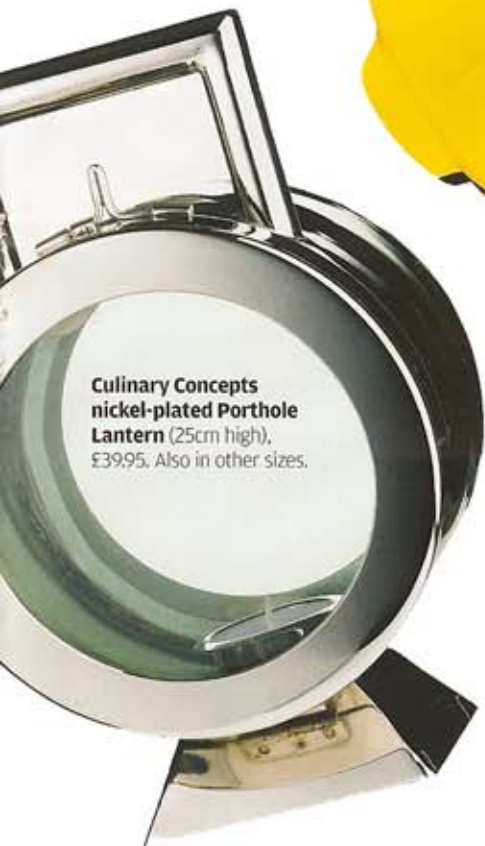

FINANCIAL TIMES

boats that rock

JUNE 19 2010

how to spend it special boating edition

lectibles

Devilish doodahs and funky knick-knackery for sea and for shore. By Philippa Clark.

Comyns of London silver centrepiece (26cm x 38cm) opens to reveal gold-plated dish. From Harlequin Tabletop, £9,999.

Anika rope-detail bikini, from Harvey Nichols and Beach Cafe, £136.

Panerai brushed-steel Luminor 1950 Submersible watch on rubber strap, £10,200.

Gieves & Hawkes silver cuff links, £195.

Cayago SeaBob F water sled from Harrods, £12,995. Also in other colours.

Emilio Pucci sunglasses, £225. Also in other colours.

Sebago for Kurt Geiger nubuck Manitou deck shoe, £120. Also in other colours.

Jane Carr silk scarf (117cm x 117cm), £75. Also in other colours.

Culinary Concepts nickel-plated Porthole Lantern (25cm high), £39.95. Also in other sizes.