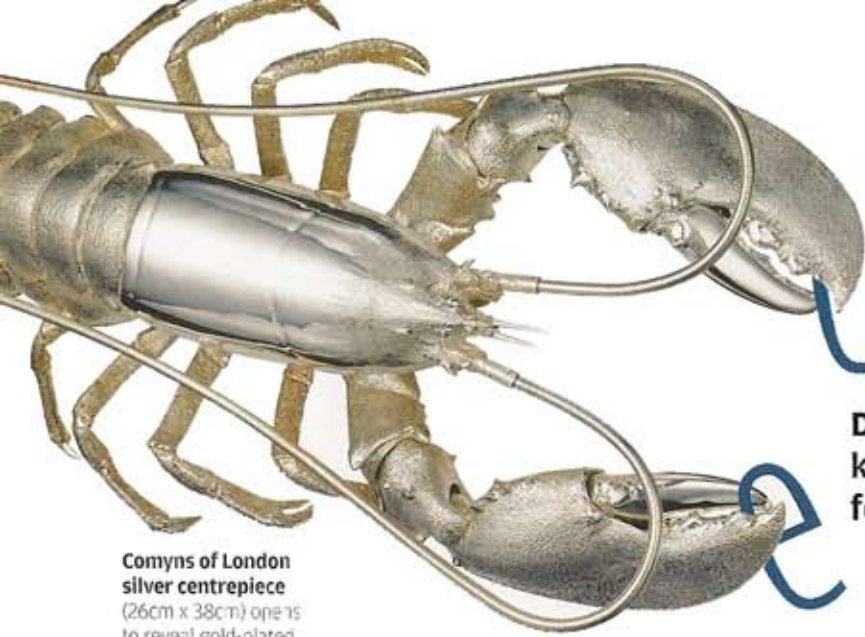

FINANCIAL TIMES

boats that rock

JUNE 19 2010

how to spend it special boating edition

lectibles

Devilish doodahs and funky knick-knackery for sea and for shore. By Philippa Clark.

Comyns of London silver centrepiece (26cm x 38cm) opens to reveal gold-plated dish. From Harlequin Tabletop, £9,999.

Anika rope-detail bikini, from Harvey Nichols and Beach Cafe, £136.

Panerai brushed-steel Luminor 1950 Submersible watch on rubber strap, £10,200.

Gieves & Hawkes silver cuff links, £195.

Cayago SeaBob F water sled from Harrods, £12,995. Also in other colours.